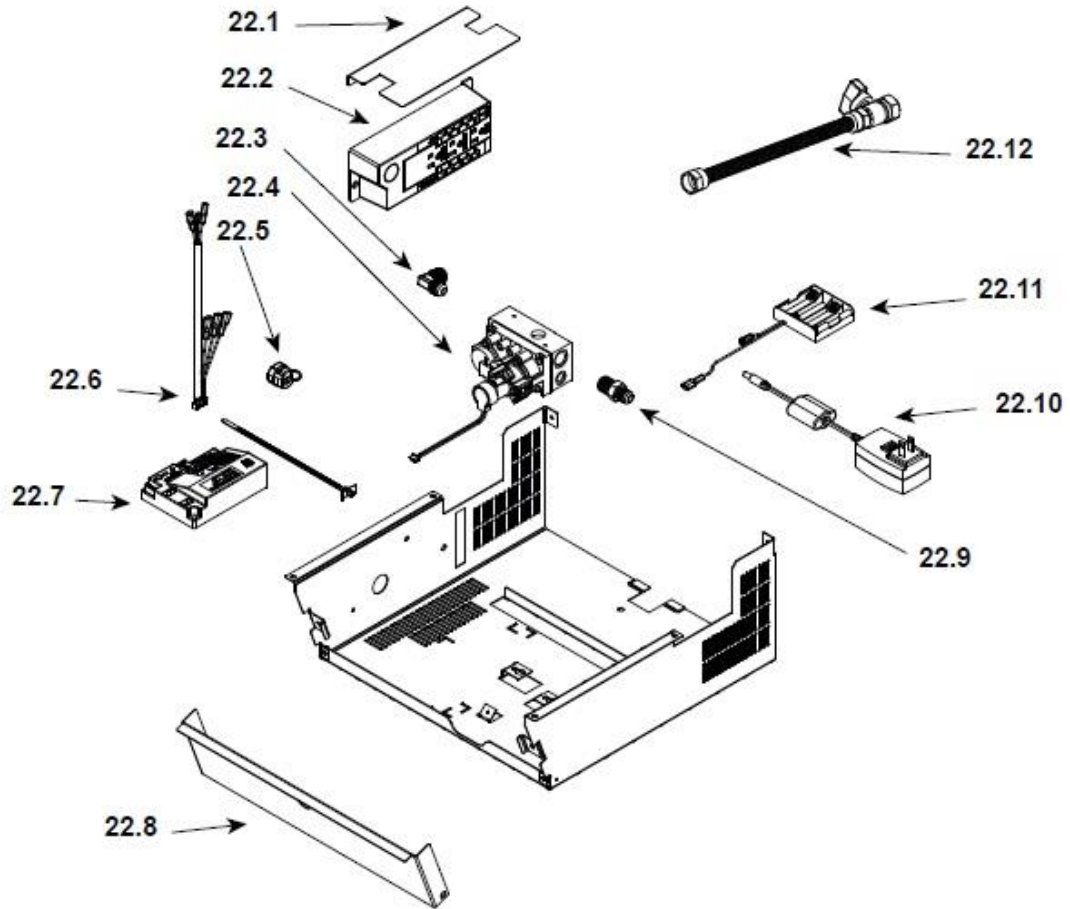

Quadra-Fire Topaz

Log Set Assembly

Woodman's Parts Plus  
[www.woodmanspartsplus.com](http://www.woodmanspartsplus.com)

ITEM	DESCRIPTION	COMMENTS	PART NUMBER
	Log Set Assembly		LOGS-T2
1	Log #1	Rear	7011-147
2	Log #2	Right Front	7011-145
3	Log #3	Left Front	7011-146
4	Grill, Rear Vent	Black	RV-TPZ-MBK-IPI
		Mahogany	RV-TPZ-PMH-IPI
		Sienna Bronze	RV-TPZ-CSB-IPI
5	Grill Top Vent	Black	468-0040MBK
		Mahogany	468-0040PMH
		Sienna Bronze	468-0040CSB
6	Top	Black	468-0010MBK
		Mahogany	468-0010PMH
		Sienna Bronze	468-0010CSB
7	Shroud, Upper Fan	Qty 2 req	2340-130
8	Bracket, Top Mounting	Qty 2 req	2341-131
9	Side Kit - Side Replacement	Black	SIDE-TPZ-MBK
		Mahogany	SIDE-TPZ-PMH
		Sienna Bronze	SIDE-TPZ-CSB
10	Bracket, Bottom Mounting Inner	Qty 2 req	2341-107
11	Burner Assembly		2340-007
12	Glass Assembly		GLA2340-019
13	Face Assembly, Solitaire	Solitaire Face Black	7009-007MBK
14	Face Assembly, Quartet	Black	466-5000MBK
		Mahogany	466-5000PMH
		Sienna Bronze	466-5000CSB
	Ashlip	Black	466-0060MBK
		Mahogany	466-0060PMH
		Sienna Bronze	466-0060CSB
	Door Assembly Left	Black	466-5030MBK
		Mahogany	466-5030PMH
		Sienna Bronze	466-5030CSB
	Door Assembly Right, Quartet	Black	466-5020MBK
		Mahogany	466-5020PMH
		Sienna Bronze	466-5020CSB
	Face	Black	466-0010MBK
		Mahogany	466-0010PMH
		Sienna Bronze	466-0010CSB

#22 Valve Assembly Tray

ITEM	DESCRIPTION	COMMENTS	PART NUMBER
22.1	Heat Shield, J-box		2342-132
22.2	Junction Box		4021-013
22.3	Elbow, 3/8" OD Flare x 3/8" NPT		4021-045
22.4	Valve, IPI	NG	2166-302
		LP	2166-303
22.5	Cord Clamp		3-20-12402
22.6	Wire Harness		2166-304
22.7	Module		2166-338
22.8	Access Door		2342-112
22.9	Male Connector	Pkg of 5	303-315/5
22.10	Transformer, 6V		2326-131
22.11	Battery Pack		2166-323
22.12	Ball Valve Assembly, 24"		3-40-2098034
	Blower Cord		832-2410