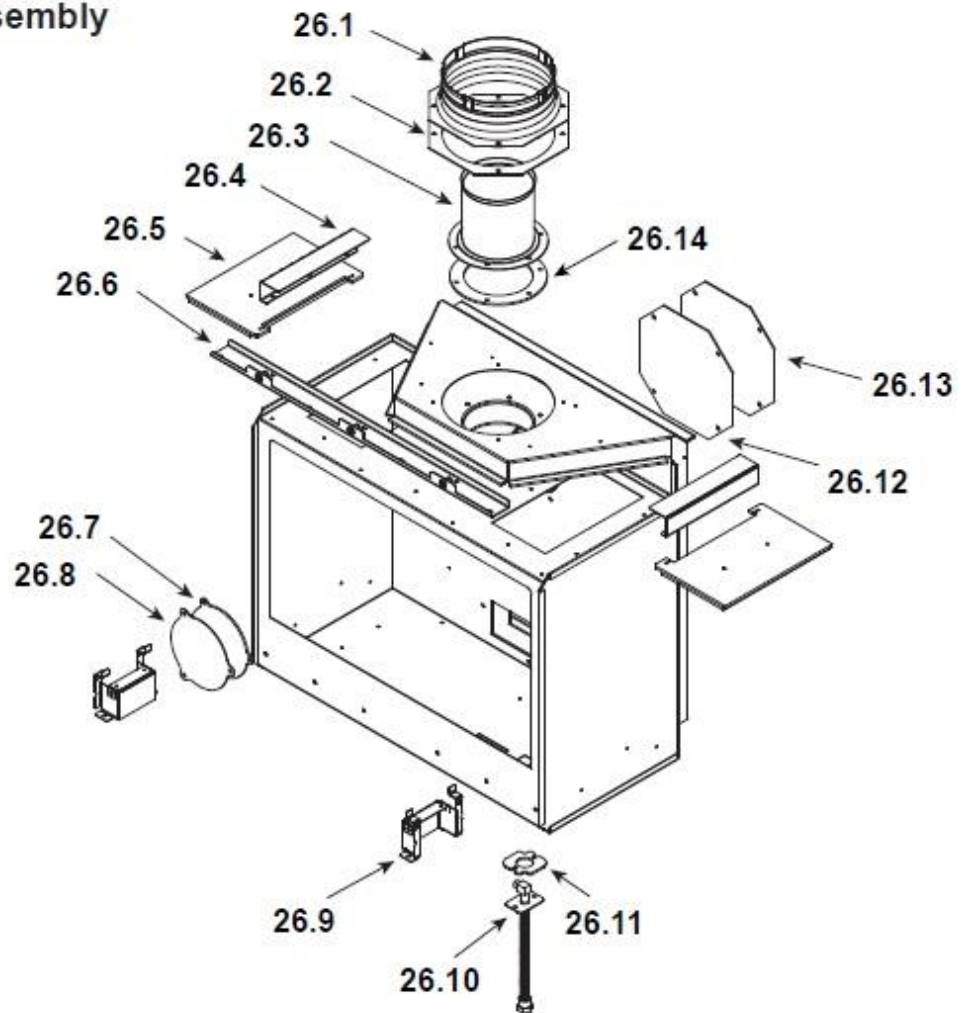

#26 Firebox Assembly

ITEM	DESCRIPTION	COMMENTS	PART NUMBER
26.1	Starting Collar		2189-002
26.2	Gasket, Adaptor		460-0610
26.3	Flue Assembly		2340-025
26.4	Relief Door Guide		2340-133
26.5	Relief Door Assembly		2340-020
26.6	Firebox Support		2340-115
26.7	Gasket, Flue Cover		2340-135
26.8	Flue Cover		2340-134
26.9	Bracket, Burner Mounting		2342-110
26.10	Bulkhead		7000-156
26.11	Gasket, Burner Neck		2025-407
26.12	Cover Plate		7010-159
26.13	Gasket, Cover Plate		7010-160
26.14	Gasket Spacer		2340-203