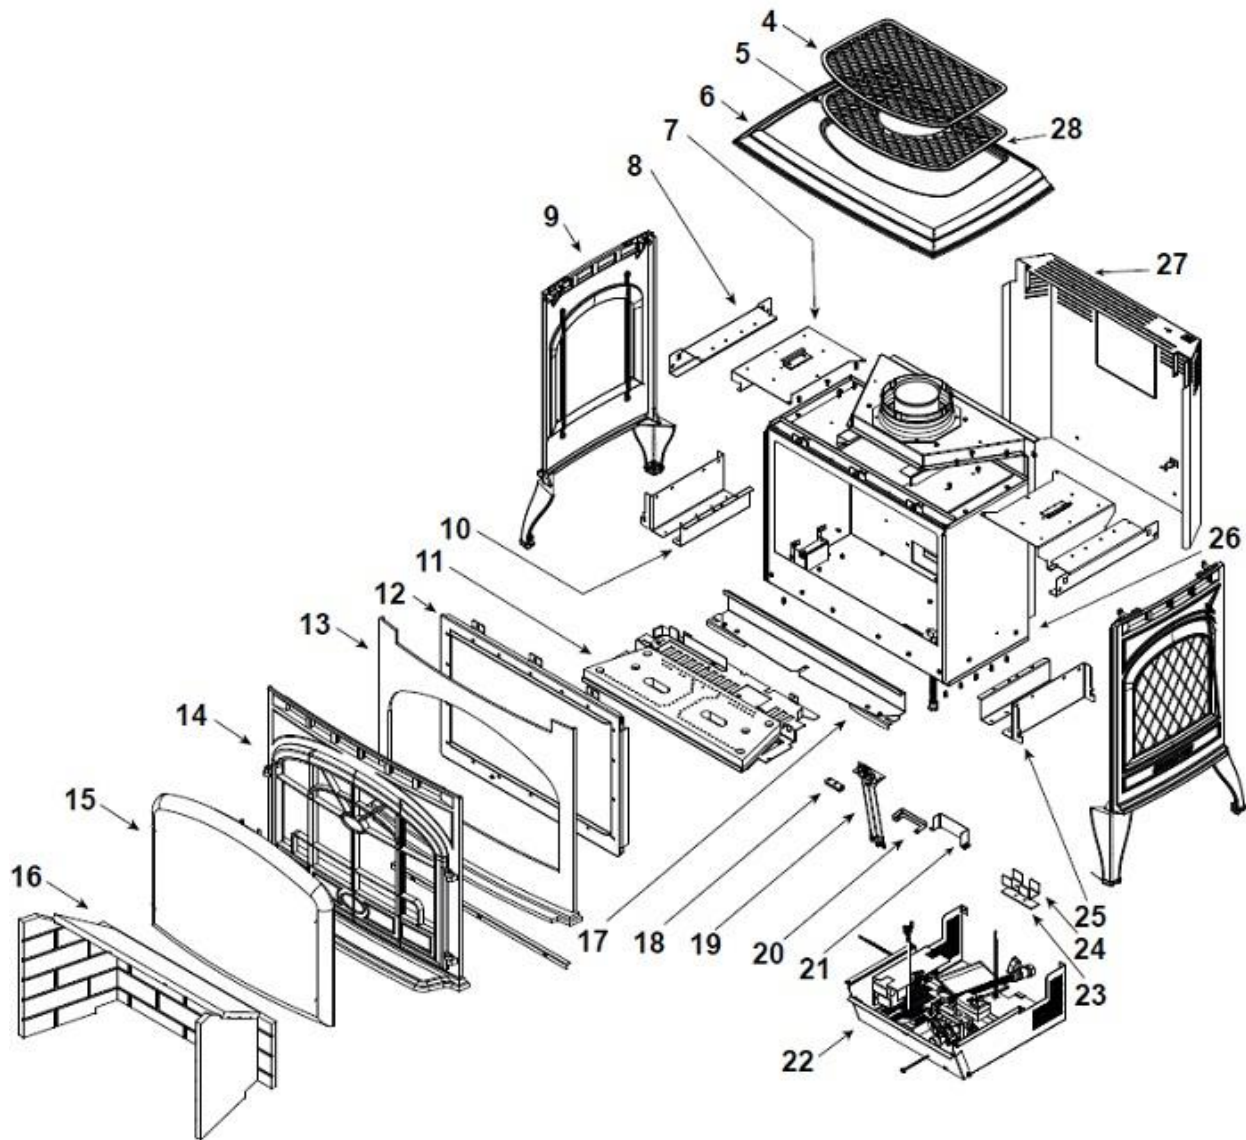

Quadra-Fire Topaz

Log Set Assembly